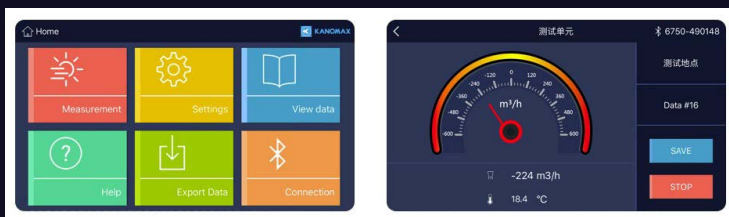

KANOMAX
The Ultimate Measurements

TABmaster MINI AIRFLOW CAPTURE HOOD

MODEL 6750

The Kanomax TABmaster Mini Airflow Capture Hood is the perfect HVAC testing tool for residential or small space applications. Compact and lightweight, operators can quickly check supply and return airflow measurements in buildings. With its transparent hood design users can easily align with vent registers. Capable of recording up to 6000 data points, the TABmaster Mini also comes equipped with Bluetooth® wireless capability to wirelessly start/stop measurements and communicate with the Kanomax Smart App.

Applications

- ◊ Ventilation testing
- ◊ Supply & return flow tests at small grill or register

FEATURES AND BENEFITS

- ◊ Compact design for hard-to-fit applications
- ◊ Measure supply and return flow (both directions)
- ◊ Measure airflow & temperature simultaneously
- ◊ Compensate airflow readings based on ambient pressure
- ◊ Wireless communication with Smart App