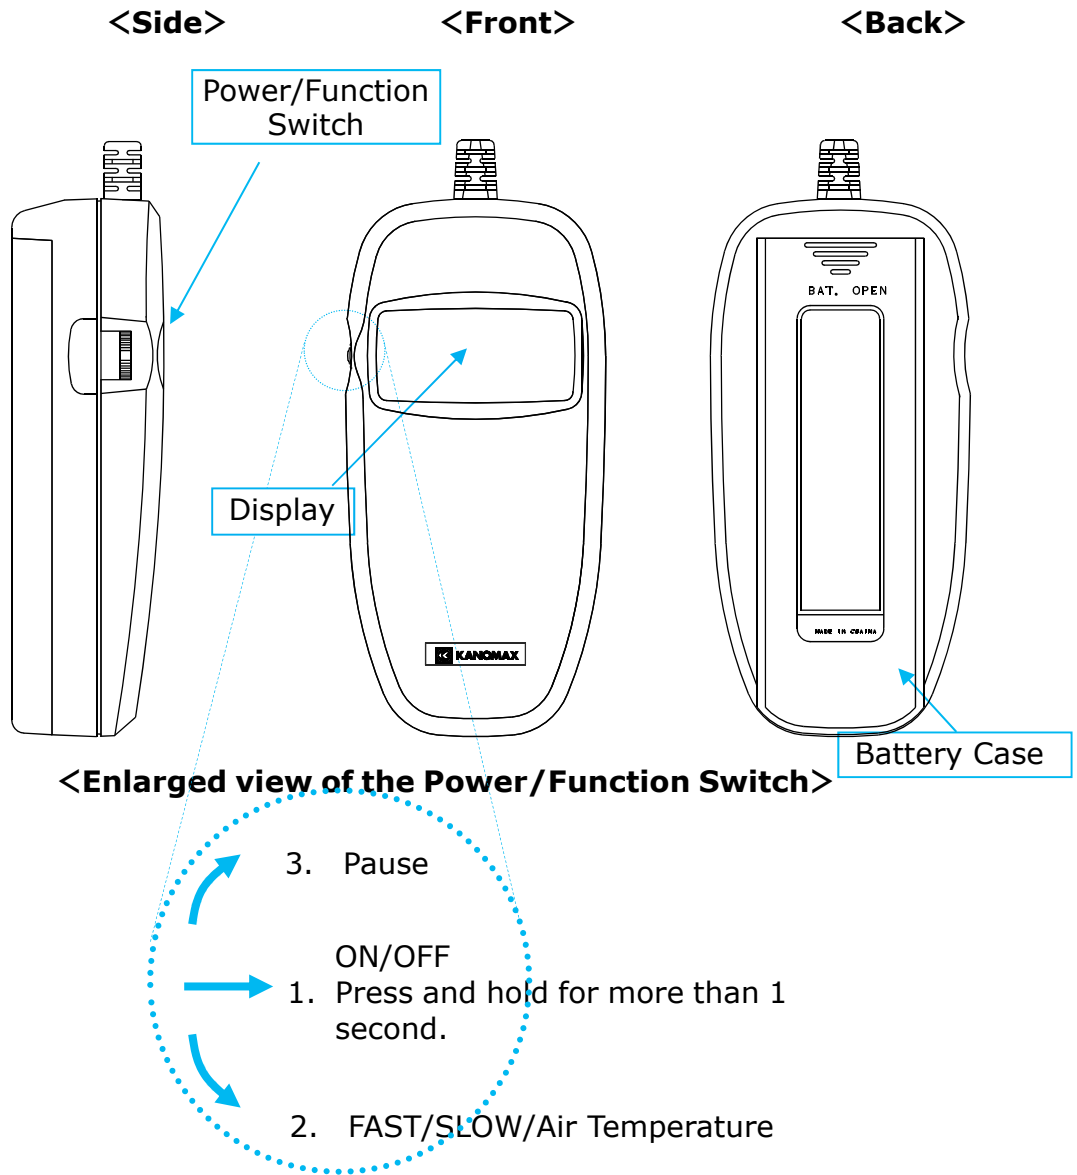

Anemomaster Lite Model 6006-DE

Main Body Engineering Drawings

Anemomaster Lite Model 6006-DE

Probe Engineering Drawings